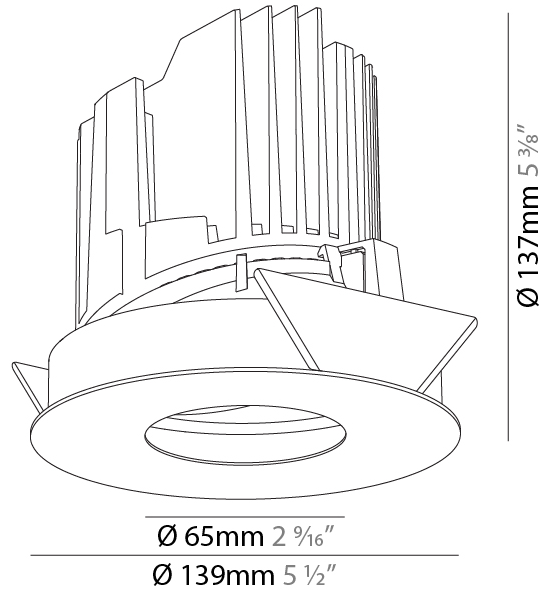

GENERAL

Series: Bioniq
Subseries: Bioniq Round Wallwash
Brand: Prolicht
Division: Architectural
Mounting Type: Recessed
Mounting Location: Ceiling
Subcategory: Downlight

PHYSICAL

Shape: Round
Diameter (mm): 139
Diameter (in): 5 1/2
Height (mm): 137
Height (in): 5 3/8
Ceiling Thickness (mm): 10 / 12.5 / 15 / 25
Ceiling Thickness (in): 3/8 or 1/2 or 9/16
Min. Recessing Depth (mm): 150
Min. Recessing Depth (in): 5 7/8
Light Distribution: Adjustable / Asymmetric
Weight (kg): 0.865
Weight (lbs): 1.9
Fixture Finish: SSR / BKV / CWI / CRY / HAB / LAG / UFT / ITA / RUA / RUR / MIC / FTG / MYG / TWT / LOD / PUS / FRO / FUP / KIA / POP / BLS / SPG / MEY / GOH / GUM / CHC / COM / ABZ / JAG / OBR / MOS / ROR
Fixture Material: Aluminum Die Cast
Cut-out Measurements: 130mm / 5 1/8"

OPTICAL

Reflector°: 20 / 25 / 40
Adjustability: Fixed

RATINGS AND CERTIFICATIONS

Certified By: Certified for North American Standards
IP rating: IP20

	130mm 5 1/8"	150mm 5 7/8"	10 15mm 3/8" 9/16"	30°	355°	
A						